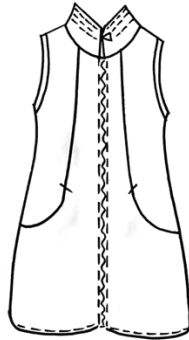

Reina Lee

Made in USA

1104 East 12th Street
Los Angeles, CA 90021
Tel: (213) 532-5002
Fax: (213) 532-5003
Email: reinalleeusa@gmail.com

PARACHUTE

100% Polyester

Missy Sizes
Plus Sizes

XS-S-M-L-XL min 4 pc per style per color
1X-2X-3X min 3 pc per style per color

DELIVERY: 8 WEEKS

Plus Sizes: add \$10/pc Prints: add \$10/pc

M4001 \$69
BLK BUTTON CRUSH

M4002 \$89
ZIPPER VEST

M4003 \$89
ZIPPER BACK VEST

M4004 \$85
ARMHOLE TRIM ZIPPER

M4005 \$85
2 FRONT POCKETS

M4006 \$129
ELASTIC JACKET

M4007 \$98
RUFFLE TRIM JKCT

M4008 \$106
HIGH NECK W/ZIPPER

M4009 \$49
WIRE STAND UP
COLLAR

M4010 \$89
CRUSHED, ALWAYS BLK
BUTTON

M4011 \$89
FRONT POCKETS

M4012 \$79
ZIPPER VEST

M4013 \$62
BUTTON VEST

M4014 \$66