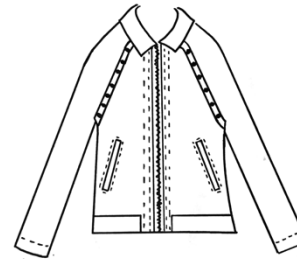

DELIVERY: 8 WEEKS

Plus Sizes: add \$10/pc Prints: add \$10/pc

M4001 \$69
BLK BUTTON CRUSH

M4002 \$89
ZIPPER VEST

M4003 \$89
ZIPPER BACK VEST

M4004 \$85
ARMHOLE TRIM ZIPPER

M4005 \$85
2 FRONT POCKETS

M4006 \$129
ELASTIC JACKET

M4007 \$98
RUFFLE TRIM JKCT

M4008 \$106
HIGH NECK W/ZIPPER

M4009 \$49
WIRE STAND UP
COLLAR

M4010 \$89
CRUSHED, ALWAYS BLK
BUTTON

M4011 \$89
FRONT POCKETS

M4012 \$79
ZIPPER VEST

M4013 \$62
BUTTON VEST

M4014 \$66