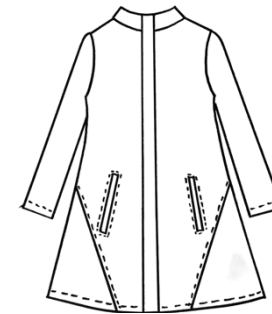

M4007 \$98
RUFFLE TRIM JKCT

M4008 \$106
HIGH NECK W/ZIPPER

M4009 \$49
WIRE STAND UP
COLLAR

M4010 \$89
CRUSHED, ALWAYS BLK
BUTTON

M4011 \$89
FRONT POCKETS

M4012 \$79
ZIPPER VEST

M4013 \$62
BUTTON VEST

M4014 \$66

M4015 \$96
HIGH NECK & 2 ZIPPERS

M4016 \$96

Reina Lee

Made in USA

1104 East 12th Street
Los Angeles, CA 90021
Tel: (213) 532-5002
Fax: (213) 532-5003
Email: reinalleeusa@gmail.com

PARACHUTE

100% Polyester

Missy Sizes
Plus Sizes