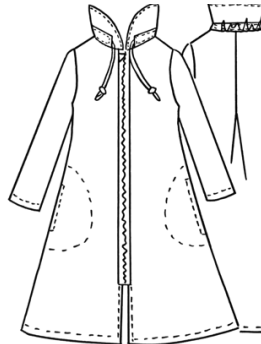

DELIVERY: 8 WEEKS

Plus Sizes: add \$10/pc Prints: add \$10/pc

M4001 \$69
BLK BUTTON CRUSH

M4002 \$89
ZIPPER VEST

M4003 \$89
ZIPPER BACK VEST

M4004 \$85
ARMHOLE TRIM ZIPPER

M4005 \$85
2 FRONT POCKETS

M4006 \$129
ELASTIC JACKET

M4007 \$98
RUFFLE TRIM JKCT

M4008 \$106
HIGH NECK W/ZIPPER

M4009 \$49
WIRE STAND UP
COLLAR

M4010 \$89
CRUSHED, ALWAYS BLK
BUTTON

M4011 \$89
FRONT POCKETS

M4012 \$79
ZIPPER VEST

M4013 \$62
BUTTON VEST

M4014 \$66