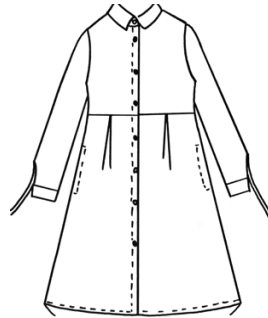

DELIVERY: 8 WEEKS

Plus Sizes: add \$10/pc Prints: add \$10/pc

M4001 \$69
BLK BUTTON CRUSH

M4002 \$89
ZIPPER VEST

M4003 \$89
ZIPPER BACK VEST

M4004 \$85
ARMHOLE TRIM ZIPPER

M4005 \$85
2 FRONT POCKETS

M4006 \$129
ELASTIC JACKET

M4007 \$98
RUFFLE TRIM JKCT

M4008 \$106
HIGH NECK W/ZIPPER

M4009 \$49
WIRE STAND UP
COLLAR

M4010 \$89
CRUSHED, ALWAYS BLK
BUTTON

M4011 \$89
FRONT POCKETS

M4012 \$79
ZIPPER VEST

M4013 \$62
BUTTON VEST

M4014 \$66