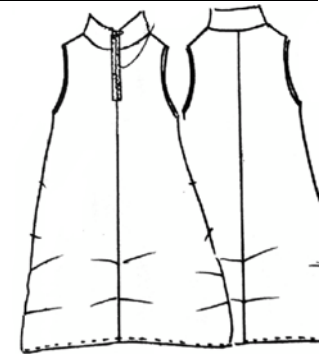

DELIVERY: START 01/30/2020
CUTOFF:

Plus Sizes: add \$10/pc Prints: add \$10/pc

M4017 \$89

M4018 \$89

M4021 \$57

M4022 \$89

M4023 \$89

M4024 \$89