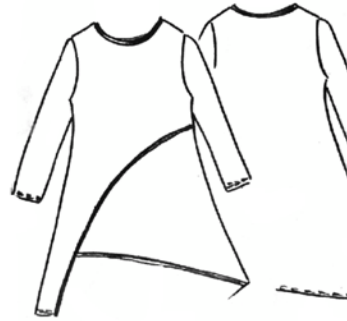

Reina Lee

Made in USA

1104 East 12th Street
Los Angeles, CA 90021
Tel: (213) 532-5002
Fax: (213) 532-5003
Email: reinalleeusa@gmail.com

CRINKLE

65% Polyester 35% Rayon

Missy Sizes
Plus Sizes

XS-S-M-L-XL min 4 pc per style per color
1X-2X-3X min 3 pc per style per color

Plus Sizes: add $5/pc Prints: add $5/pc

DELIVERY: START 01/30/21
CUTOFF:

C2020 $38